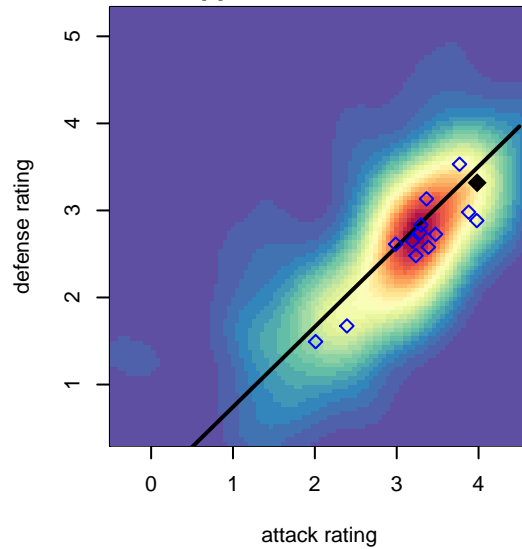

Wenatchee Valley United Aguilitas B99

Cobra Premier Soccer
 Wenatchee, WA
 B99 total strength=1853
 attack=53.65 defense=27.6
 fall league = PSPL WNPL U19
 notes= Cabrera 2014

alt names used:
 Wenatchee United
 UNITED SC Wenatchee United
 WENATCHEE VALLEY UNITED SC UNITED B

Venues played:
 2017 PSPL WNPL U19
 2017 Labor Day Cup BU19
 2017 WA Cup Gold U19

Wenatchee Valley United Aguilitas B99
 Dots are actual minus expected GF (blue circles) and GA (red triangles).
 Blue line is smoothed change in attack strength. Red is smoothed change in defense strength.

**attack and defense variance (black dot)
relative to other teams
and top 10 in region**

**attack and defense rating
relative to others at age
and all opponents in last 13 months**

Performance relative to 13 month average