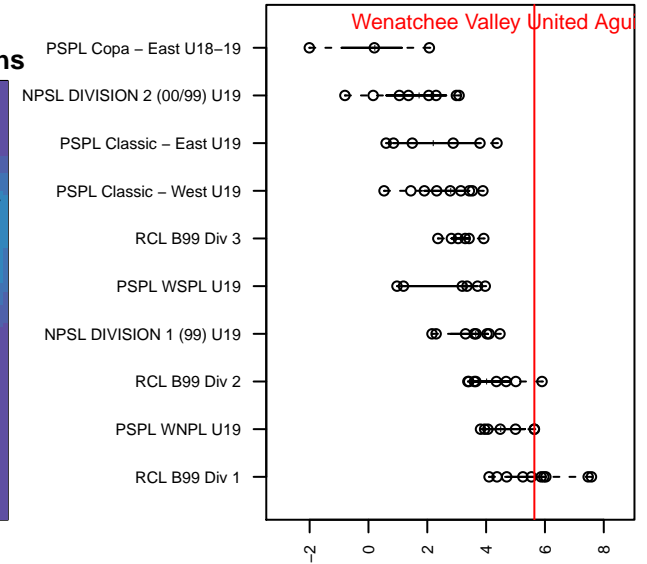

Wenatchee Valley United Aguilitas B99

Cobra Premier Soccer
 Wenatchee, WA
 B99 total strength=1853
 attack=53.65 defense=27.6
 fall league = PSPL WNPL U19
 notes= Cabrera 2014

alt names used:
 Wenatchee United
 UNITED SC Wenatchee United
 WENATCHEE VALLEY UNITED SC UNITED B

Venues played:
 2017 PSPL WNPL U19
 2017 Labor Day Cup BU19
 2017 WA Cup Gold U19

Wenatchee Valley United Aguilitas B99
 Dots are actual minus expected GF (blue circles) and GA (red triangles).
 Blue line is smoothed change in attack strength. Red is smoothed change in defense strength.

**attack and defense variance (black dot)
relative to other teams
and top 10 in region**

**attack and defense rating
relative to others at age
and all opponents in last 13 months**

Performance relative to 13 month average