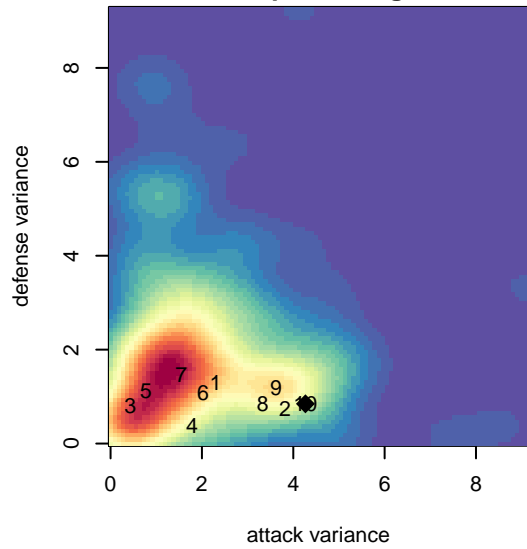

Wenatchee Valley United Aguilitas B99

Cobra Premier Soccer
 Wenatchee, WA
 B99 total strength=1853
 attack=53.65 defense=27.6
 fall league = PSPL WNPL U19
 notes= Cabrera 2014

alt names used:
 Wenatchee United
 UNITED SC Wenatchee United
 WENATCHEE VALLEY UNITED SC UNITED B

Venues played:
 2017 PSPL WNPL U19
 2017 Labor Day Cup BU19
 2017 WA Cup Gold U19

Wenatchee Valley United Aguilitas B99
 Dots are actual minus expected GF (blue circles) and GA (red triangles).
 Blue line is smoothed change in attack strength. Red is smoothed change in defense strength.

**attack and defense variance (black dot)
relative to other teams
and top 10 in region**

**attack and defense rating
relative to others at age
and all opponents in last 13 months**

Performance relative to 13 month average