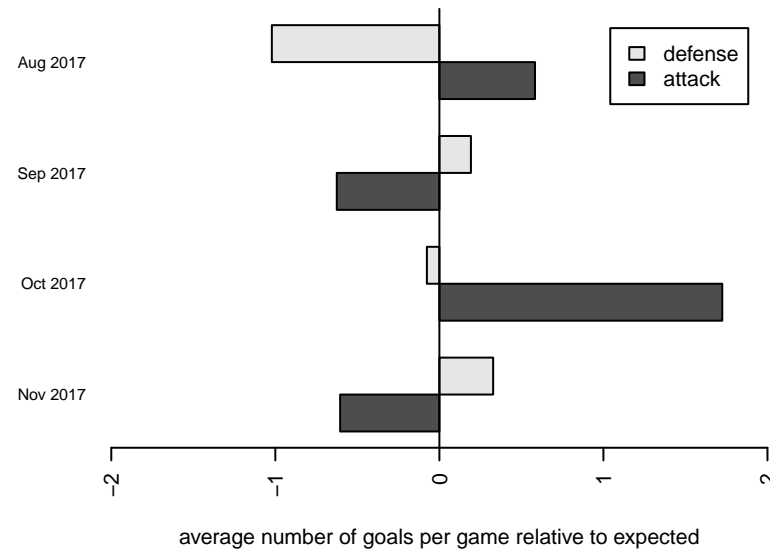

Performance relative to 13 month average